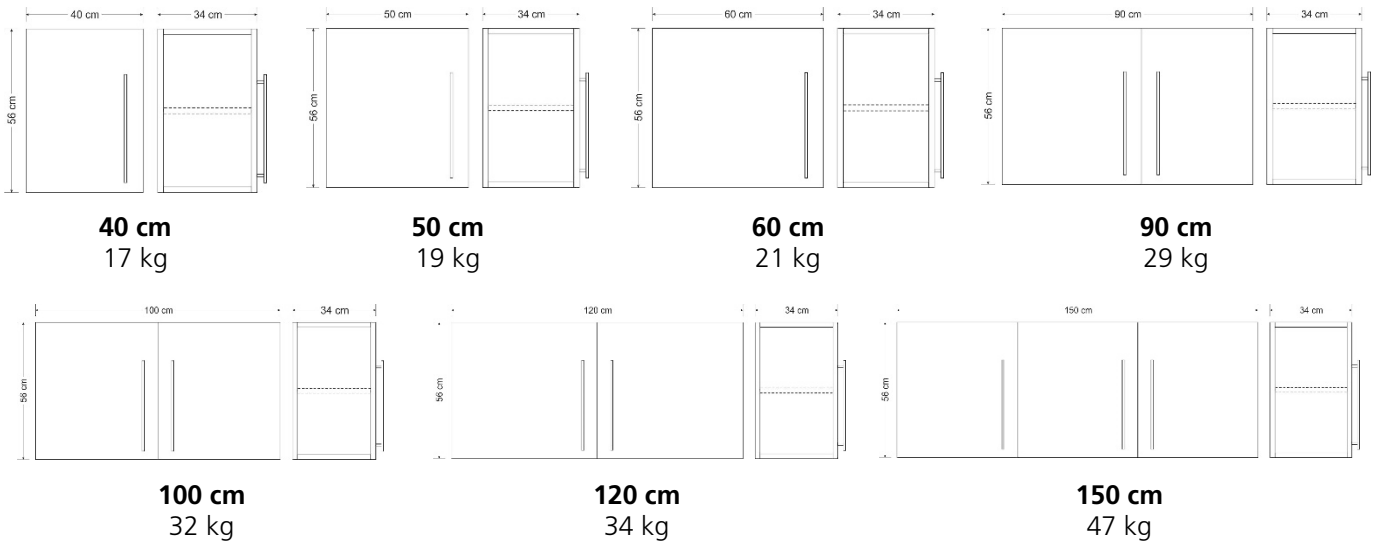

Available in widths

- 40 cm
- 50 cm
- 90 cm
- 100 cm
- 120 cm
- 150 cm

Available colors

- white
- Stainless steel
- bordeaux red
- black shine
- green apple
- sand
- deep brown
- black matt

The wall cupboard consists of

The wall unit is assembled and packaged.