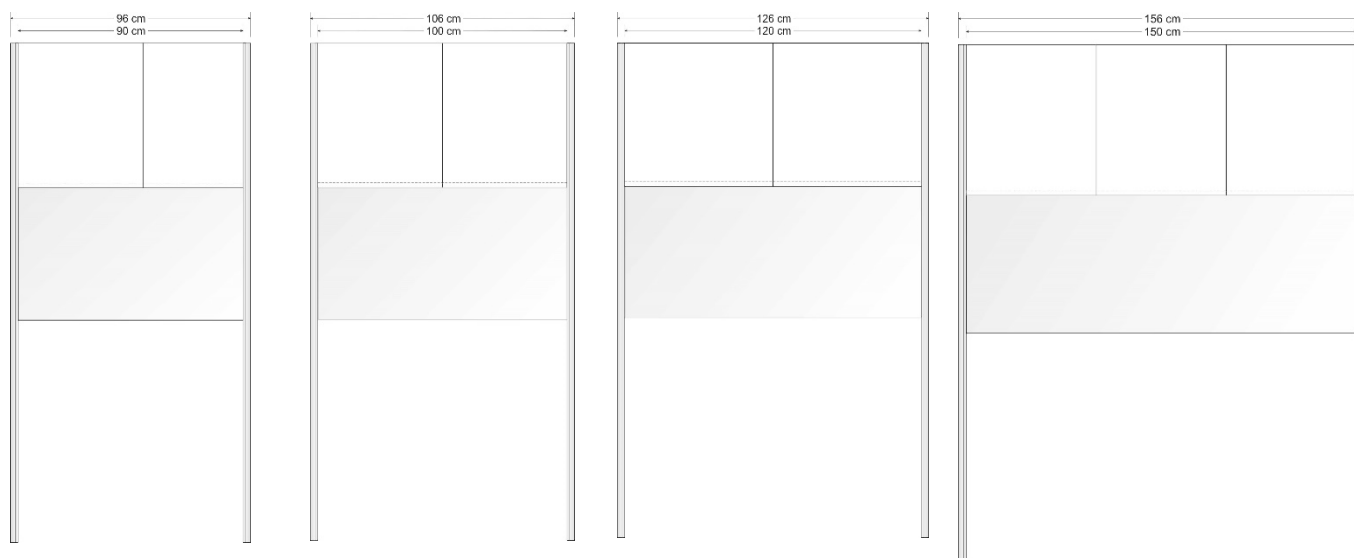

Data sheet

KIT STUDIOLINE SL-E (simple)

Limatec
Küchen- und Haushaltstechnik

Available in widths

- 96 cm
- 106 cm
- 126 cm
- 156 cm

Available colors

- white
- bordeaux red
- black shine
- green apple
- sand
- deep brown
- black matt

96 cm
86 kg

106 cm
80 kg

126 cm
84 kg

156 cm
99 kg

The kit consists of

- Short double sided frame made from brushed stainless steel 1.4301, white powder coated infill panels
- Splashback stainless made from brushed stainless steel 1.4301
- Wall cupboards classic, finished in white powder coated metal