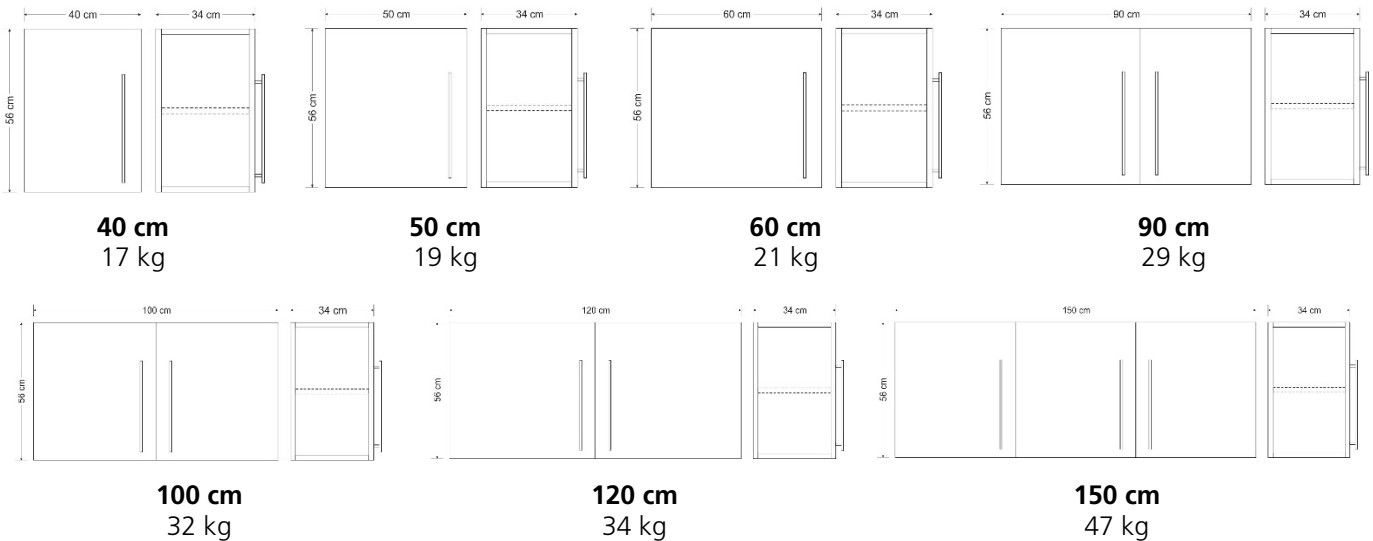

Wall cupboard METAL H560

Available in widths

- 40 cm
- 50 cm
- 90 cm
- 100 cm
- 120 cm
- 150 cm

Available colors

- white
- Stainless steel
- bordeaux red
- green apple
- sand
- Mocca metallic
- black matt
- Slate grey

The wall cupboard consists of

- Powder-coated body
Filled double-walled fronts, powder-coated, metallic standard handle
- Softclose doors and shelf inserts which can be flexibly installed
- Optionally available with bar or arch handles or in the classic version with a concealed handle strip

The wall unit is assembled and packaged.