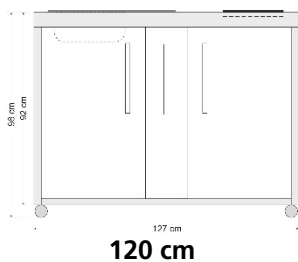

Data sheet

Mini kitchen OUTDOOR

Limatec
Küchen- und Haushaltstechnik

Available in widths

- 120 cm
- 150 cm

Available colors

- bordeaux red
- green apple
- sand
- Mocca metallic
- Lava brown
- Slate grey

The kitchen consists of

- Optionally with 4* refrigerator 50 cm
- stove-sink unit combination Stengel **Left or right oven parts possible**
- Metal cupboard, Filled double-walled fronts, powder-coated, standard handle

120 cm

150 cm ohne Schublade

150 cm mit Schublade

The compact kitchen is packaged plug-ready.
Operating instructions are also enclosed.