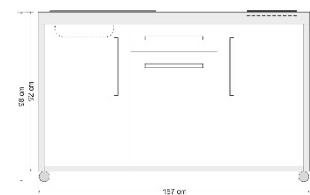

Data sheet

Mini kitchen OUTDOOR

Limatec
Küchen- und Haushaltstechnik

Available in widths

- 120 cm
- 150 cm

Available colors

- bordeaux red
- green apple
- sand
- Mocca metallic
- Lava brown
- Slate grey

The kitchen consists of

- Optionally with 4* refrigerator 50 cm
- stove-sink unit combination Stengel **Left or right oven parts possible**
- Metal cupboard, Filled double-walled fronts, powder-coated, standard handle

120 cm

150 cm ohne Schublade

150 cm mit Schublade

The compact kitchen is packaged plug-ready.
Operating instructions are also enclosed.