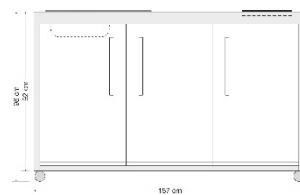

Data sheet

Mini kitchen OUTDOOR

Limatec
Küchen- und Haushaltstechnik

Available in widths

- 120 cm
- 150 cm

Available colors

- bordeaux red
- green apple
- sand
- Mocca metallic
- Lava brown
- Slate grey

The kitchen consists of

- Optionally with 4* refrigerator 50 cm
- stove-sink unit combination Stengel **Left or right oven parts possible**
- Metal cupboard, Filled double-walled fronts, powder-coated, standard handle

120 cm

150 cm ohne Schublade

150 cm mit Schublade

The compact kitchen is packaged plug-ready.
Operating instructions are also enclosed.