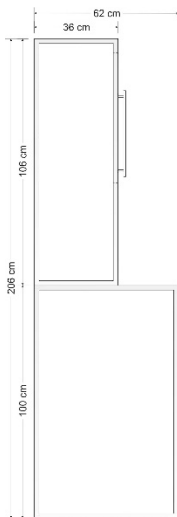

Data sheet

KIT STUDIOLINE SL-D (double)

Limatec
Küchen- und Haushaltstechnik

Available in widths

- 126 cm
- 156 cm

Available colors

- white
- bordeaux red
- green apple
- sand
- Mocca metallic
- black matt
- Slate grey

126 cm
102 kg

156 cm
117 kg

The kit consists of

- Double sided frame made from brushed stainless steel 1.4301, white powder coated infill panels
- Splashback stainless made from brushed stainless steel 1.4301
- Wall cupboards finished in white powder coated metal
- Upper and lower pelmets made from brushed stainless steel 1.4301