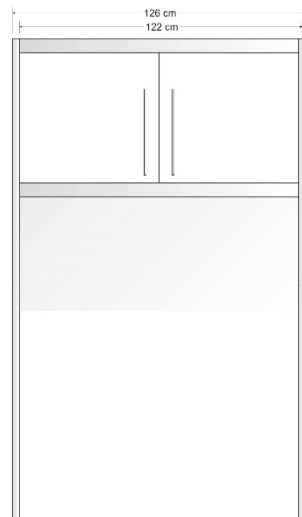

Data sheet

KIT STUDIOLINE SL-D (double)

Limatec
Küchen- und Haushaltstechnik

Available in widths

- 126 cm
- 156 cm

Available colors

- white
- bordeaux red
- green apple
- sand
- Mocca metallic
- black matt
- Slate grey

126 cm
102 kg

156 cm
117 kg

The kit consists of

- Double sided frame made from brushed stainless steel 1.4301, white powder coated infill panels
- Splashback stainless made from brushed stainless steel 1.4301
- Wall cupboards finished in white powder coated metal
- Upper and lower pelmets made from brushed stainless steel 1.4301