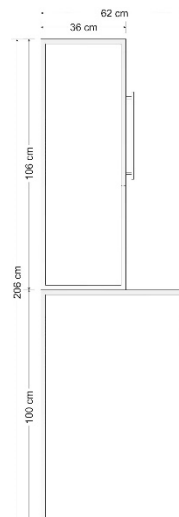

Data sheet

KIT STUDIOLINE SL-D (double)

Limatec
Küchen- und Haushaltstechnik

Available in widths

- 126 cm
- 156 cm

Available colors

- white
- bordeaux red
- green apple
- sand
- Mocca metallic
- black matt
- Slate grey

126 cm
102 kg

156 cm
117 kg

The kit consists of

- Double sided frame made from brushed stainless steel 1.4301, white powder coated infill panels
- Splashback stainless made from brushed stainless steel 1.4301
- Wall cupboards finished in white powder coated metal
- Upper and lower pelmets made from brushed stainless steel 1.4301