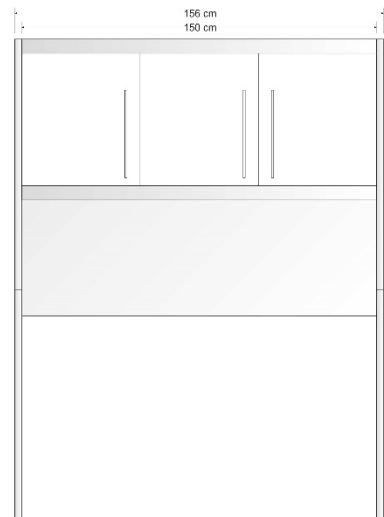

Data sheet

KIT STUDIOLINE SL-D (double)

Limatec
Küchen- und Haushaltstechnik

Available in widths

- 126 cm
- 156 cm

Available colors

- white
- bordeaux red
- green apple
- sand
- Mocca metallic
- black matt
- Slate grey

126 cm
102 kg

156 cm
117 kg

The kit consists of

- Double sided frame made from brushed stainless steel 1.4301, white powder coated infill panels
- Splashback stainless made from brushed stainless steel 1.4301
- Wall cupboards finished in white powder coated metal
- Upper and lower pelmets made from brushed stainless steel 1.4301