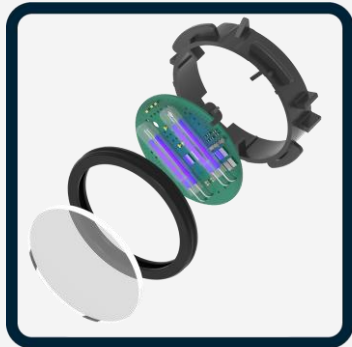

UVC cleaning module

UVC module to clean/remove bacteria and viruses from
all types of objects : dishes, wallets, keys, etc.
(with or without water)

Bob.extraglass

5 additional accessories to wash up to 16
glasses/mugs/cups in just 15 minutes.