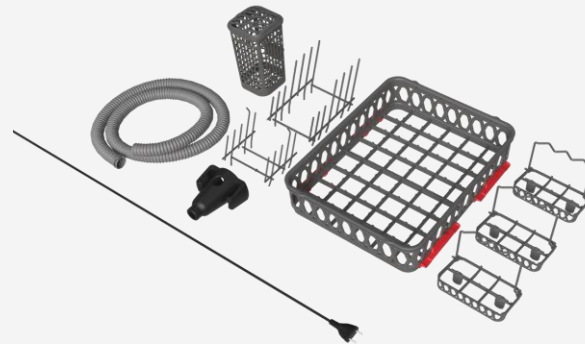

Bob cassette system
All-in-one dishwasher detergent
distribution system