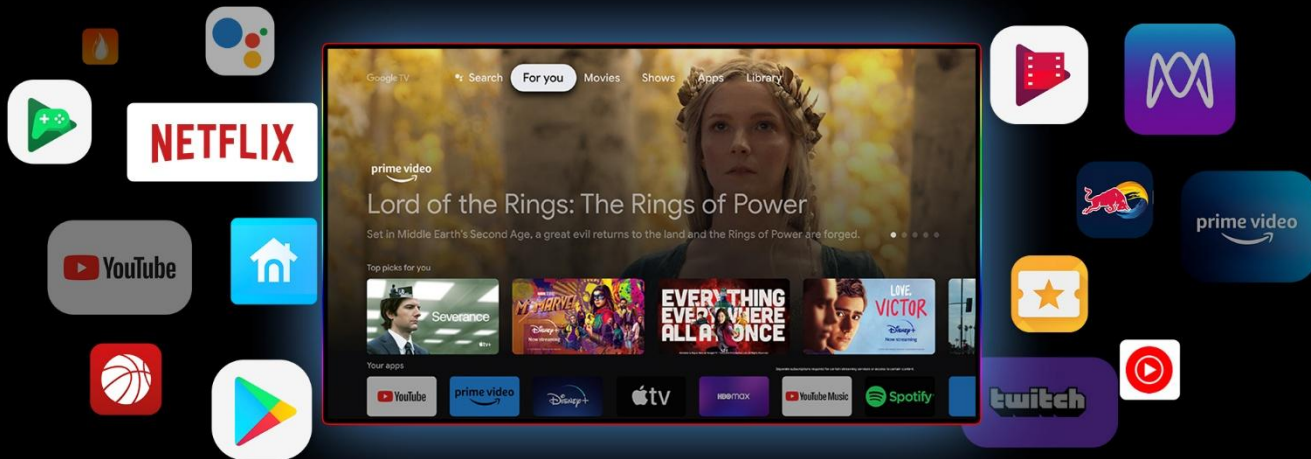

CHI Q TV Key-Features

Google TV 5.0 Upgraded. | Watch More of What You Love

Google OS easily access to more than 10,000 apps, industry-leading privacy and security, and amazing features for finding your favorite contents faster.

*Google TV is the name of this device's software experience and a trademark of Google LLC.