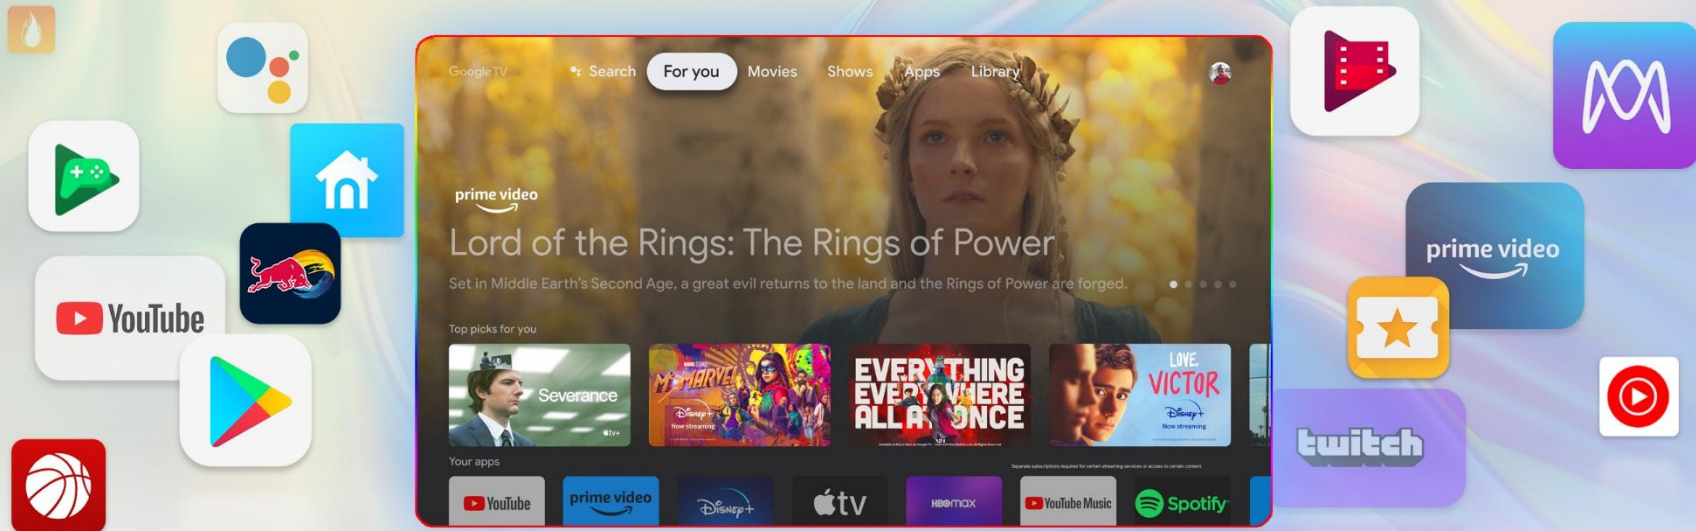

Frameless Design

Elegant and exquisite

CHI Q TV Key-Features

Rich Content for You

Powered by Google, you can easily access a wealth of streaming resources such as Netflix and YouTube. Go to Google Play and download more apps to enhance your experience further.

CHI Q TV Key-Features

Stream from Your Devices

You can easily cast movies, TV shows, photos, and other content from small-screen devices such as smartphones, tablets, and laptops onto larger TV screens, enjoying a clearer and more expansive visual experience.

CHI Q >>>

CHI Q TV Key-Features

Pro ports, pro connection

There is more you can do. You can connect more devices and external sources to your TV such as game consoles, USB, stereos, etc. Expand multiple scenarios all on one screen.