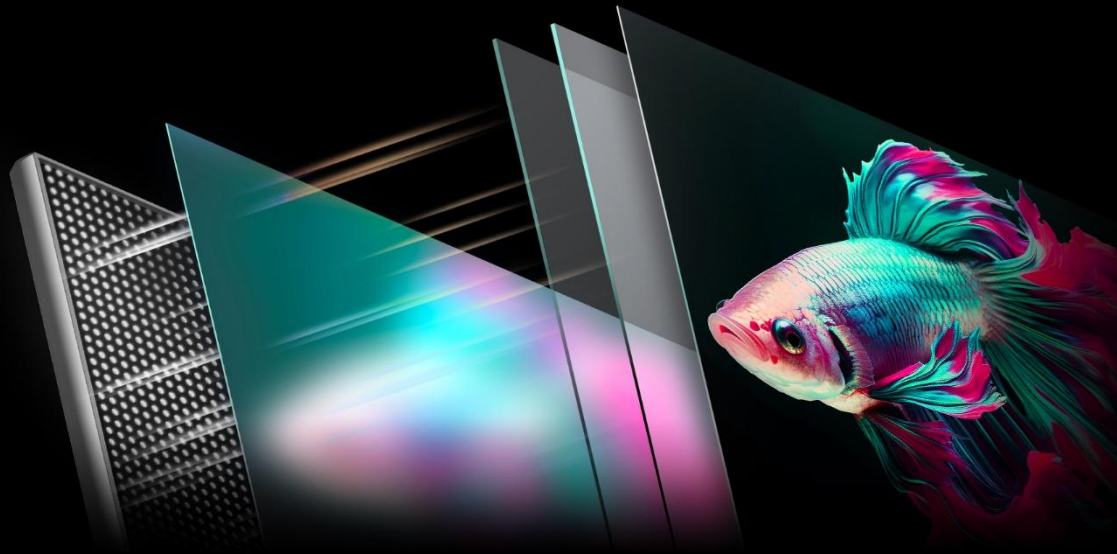

CHI Q TV Key-Features

MiniLED

With finer LED beads and more local dimming zones, QN9 series bring more precise backlight and better contrast control.

* Viewing experience may vary according to types of content and format.