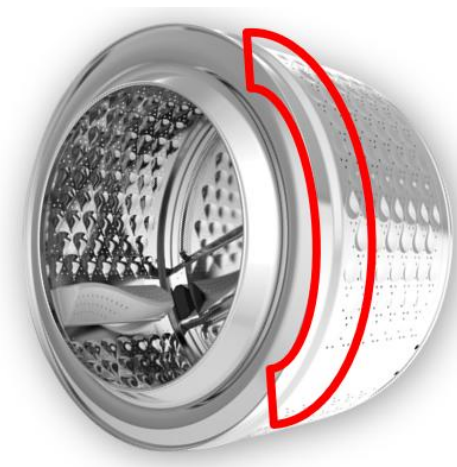

## Space Pro

- Large washing capacity with ultra slim design.
- 10kg capacity with a size of the 8kg washing machine.
- 12kg capacity with a size of the 10kg washing machine.

The drum diameter reaches the world-class size of **530mm**.