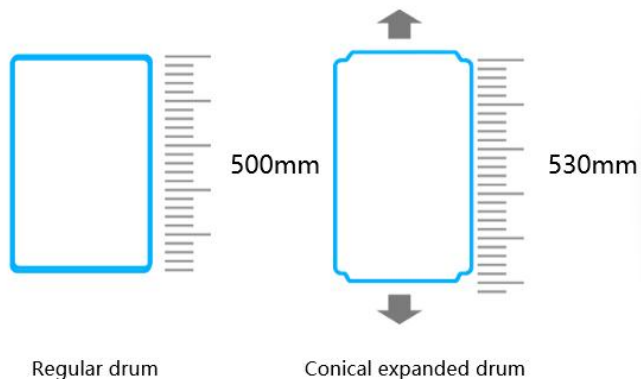

## Space Pro

- Large washing capacity with ultra slim design.
- 10kg capacity with a size of the 8kg washing machine.
- 12kg capacity with a size of the 10kg washing machine.

The drum diameter reaches the world-class size of **530mm**.