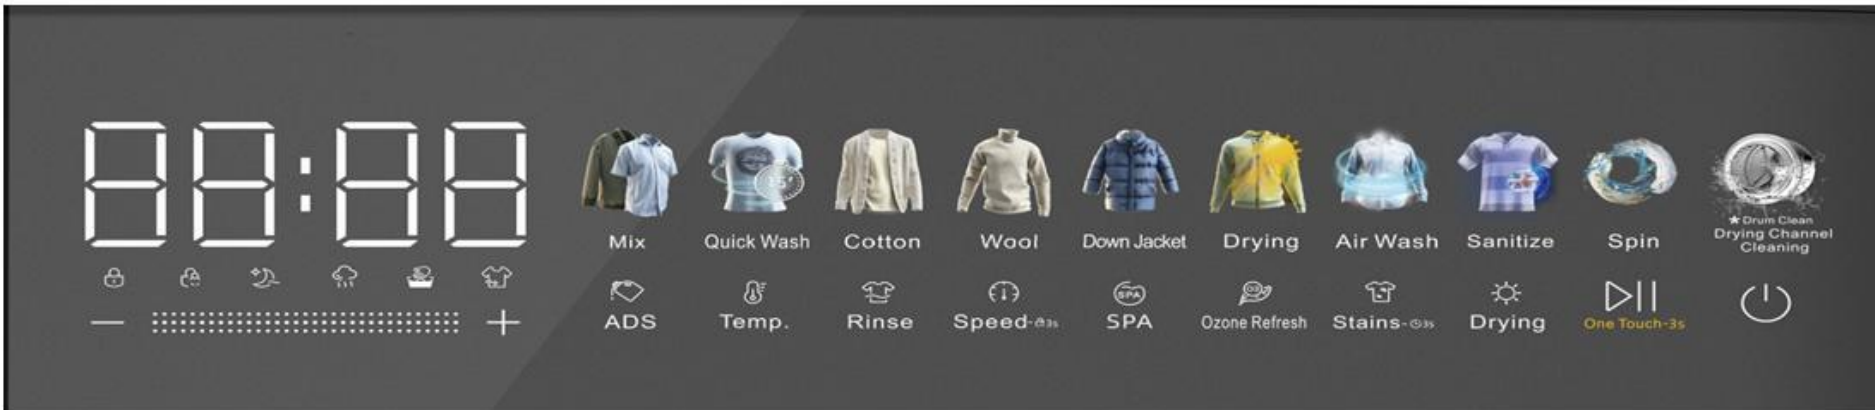

CHI Q Washing Machine Key-Features

First Color Panel Touch Display

Programs:

Mix, Cotton, Wool, Kids, Delicate, Ozone refresh (ozone in combination with blue light source), Air Wash, Drying, Down Jacket, Spin, Drum Clean.

Speed/Child Lock: 500-1400 rpm adjustable; Press and hold this key for 3s, you can enable the Child Lock function, to prevent misoperation.

Temp.: 30-95 °C water temperature adjustable;

One Touch / Start: Start the washing machine when pressing this key, or you can press and hold this key for 3s to enable the One Touch function.

SPA+: Including the washing programs of Quiet, Steam, Soft, Color, Light and Deep, to meet the user' s need of multiple cleanings.

Stains/Delay End: Different levels of soiling to be cleaned all at once and heating made in multiple stages; Press and hold this key for 3s, you can delay the washing end time for as long as 24 hours.